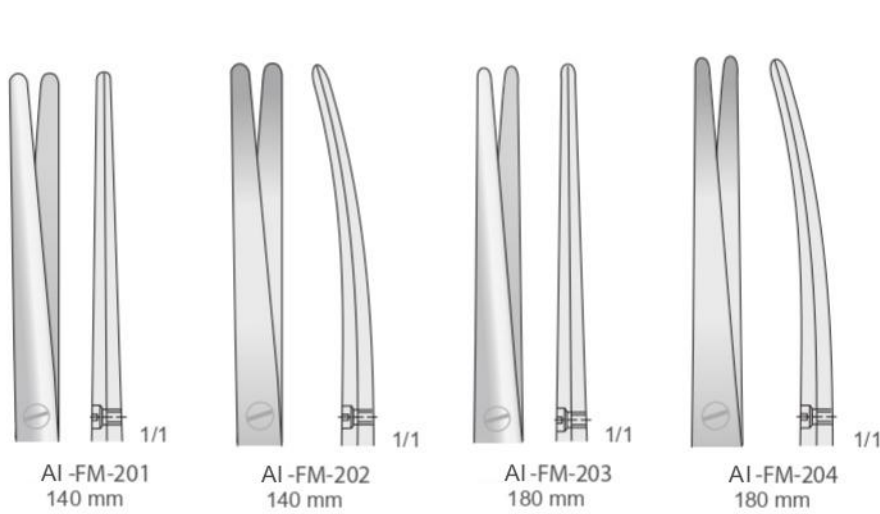

Tungsten-Carbide Inserts
Mit Hartmetalleinsätzen
Plaquettes en carbure de tungstène
Plaquetas de carburo de tungsteno
Inserti in carburo di tungsteno