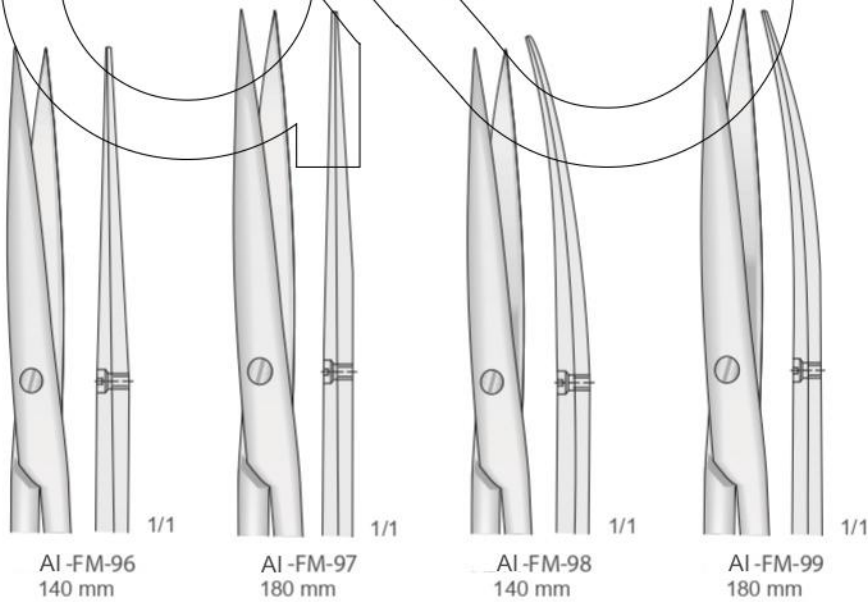

Scheren
Scissors
Forbici
Tijeras
Ciseaux

Tungsten-Carbide Inserts
Mit Hartmetalleinsätzen
Plaquettes en carbure de tungstène
Plaquetas de carburo de tungsteno
Inserti in carburo di tungsteno