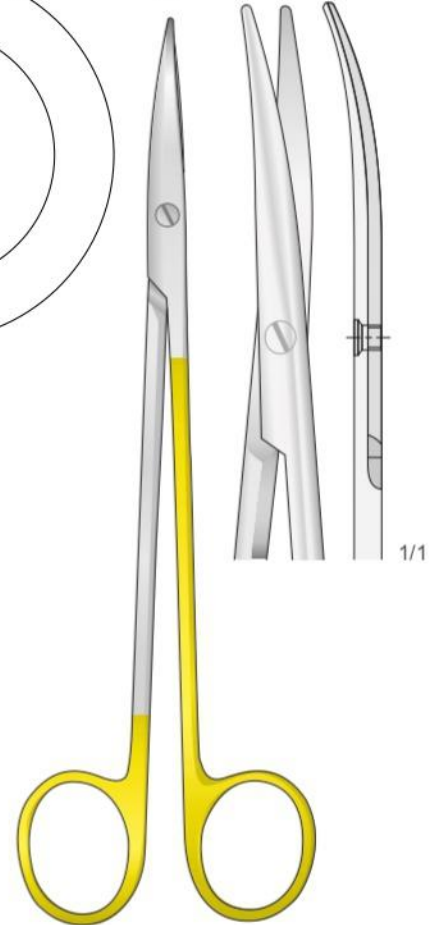

Wellenschliff
TC

METZENBAUM
AI-FM-104
185 mm