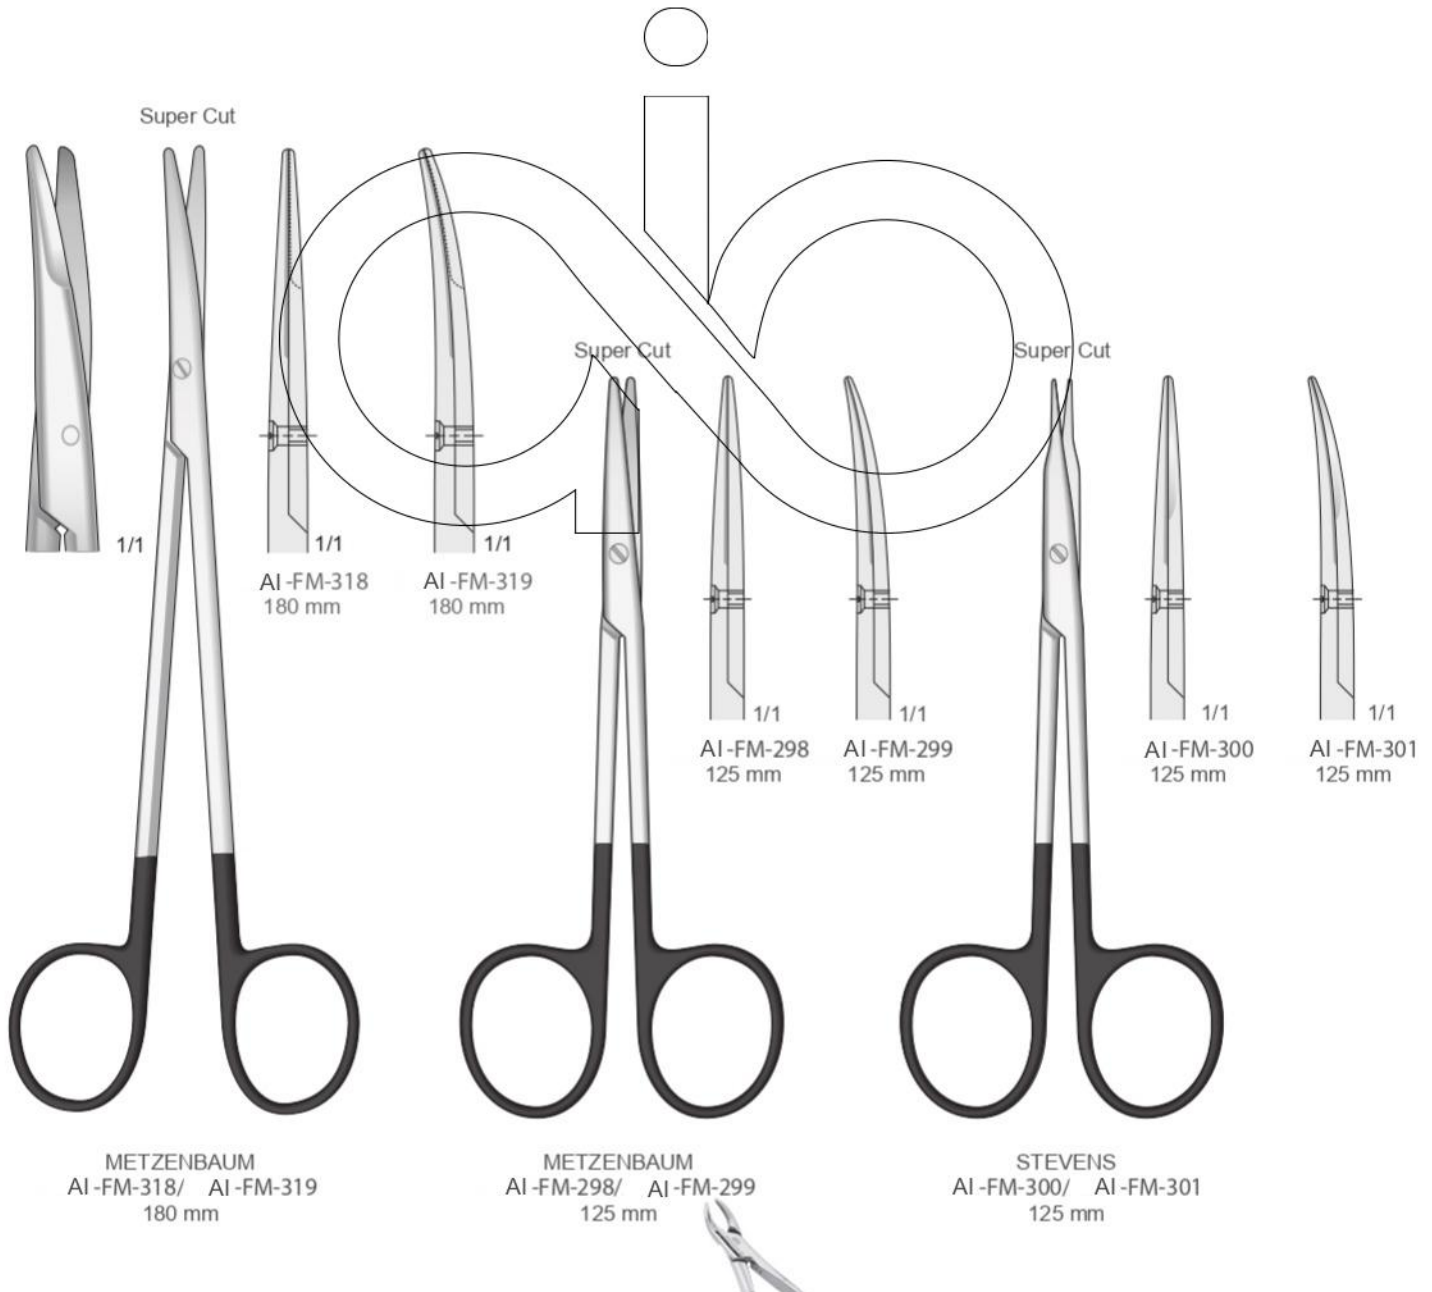

Scheren
Scissors
Forbici
Tijeras
Ciseaux

SUPER CUT

Super Cut Scissors have specially designed cutting edges.
One regular edge and one sharp-knife edge.

Extremely Sharp Razor Edge / Atraumatic
Extrem Scharfe Spitzer Beck / Atraumatische
Tranchant extrêmement aiguisée / Atraumatique
Borde extremadamente afilado / Atraumática
Taglio estremamente affilato / Atraumatica

One side serrated
Eine seite gezahnt
Un côté dentelé
Un lado dentado
Un lato dentellato

METZENBAUM
AI-FM-318/ AI-FM-319
180 mm

METZENBAUM
AI-FM-298/ AI-FM-299
125 mm

STEVENS
AI-FM-300/ AI-FM-301
125 mm