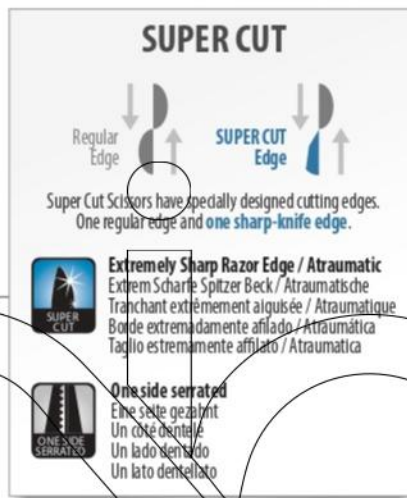

Scheren
Scissors
Forbici
Tijeras
Ciseaux

1/1 1/1
ADM-GFR-SCADM-GFC-SC
135 mm 135 mm

GOLDMAN-FOX
AI-GFR-SC/ AI-GFC-SC
135 mm