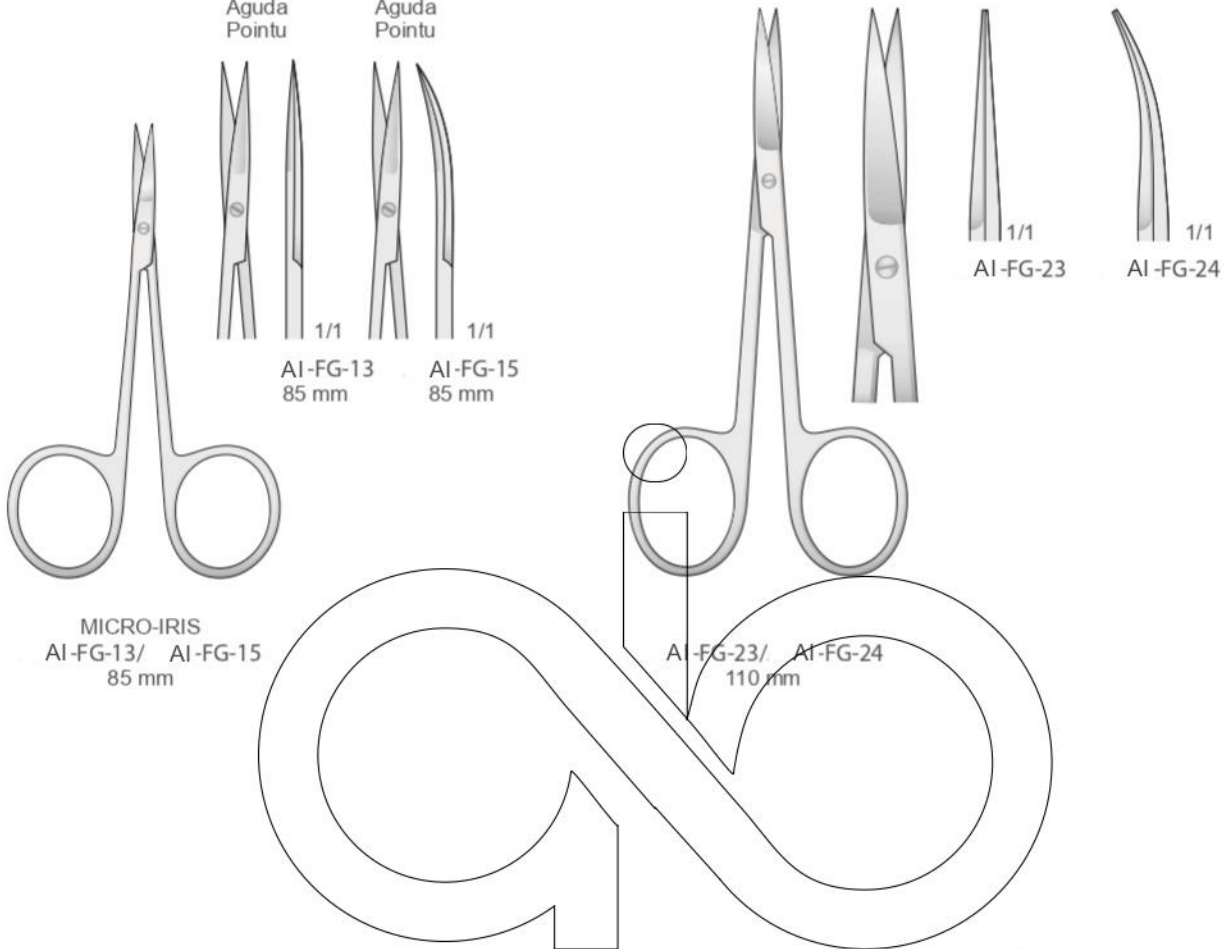

JAMESON
AI-FG-124
145 mm

AI-FG-3
115 mm

Scheren
 Scissors
 Forbici
 Tijeras
 Ciseaux

Spitz
 Sharp
 Acuta
 Aguda
 Pointu

Spitz
 Sharp
 Acuta
 Aguda
 Pointu

AI-FG-13
 85 mm

AI-FG-15
 85 mm

AI-FG-23
 1/1