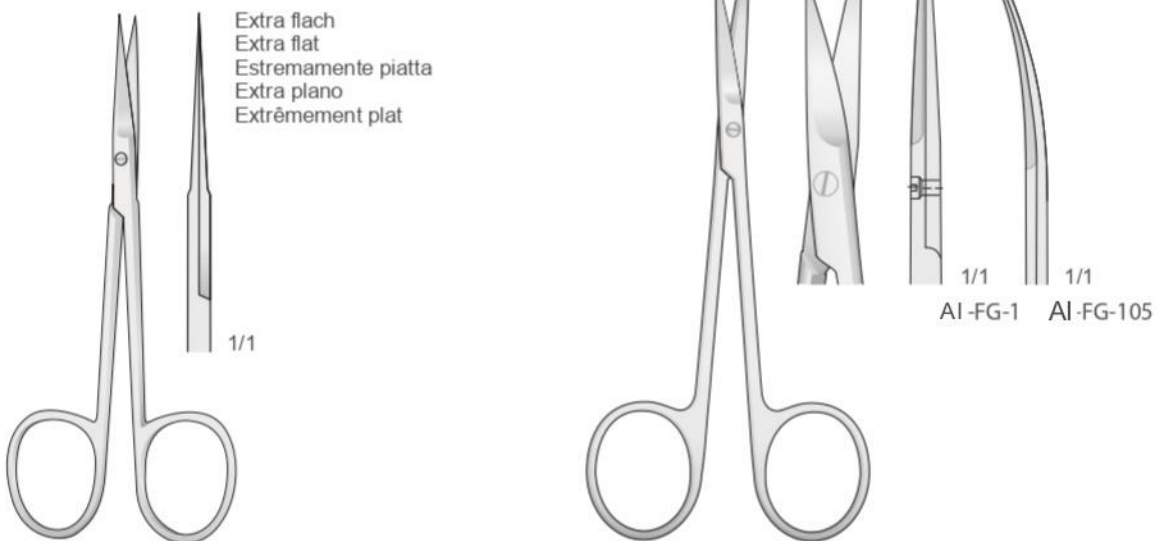

AI-FG-104
100 mm

AI-FG-103/ AI-FG-105
110 mm