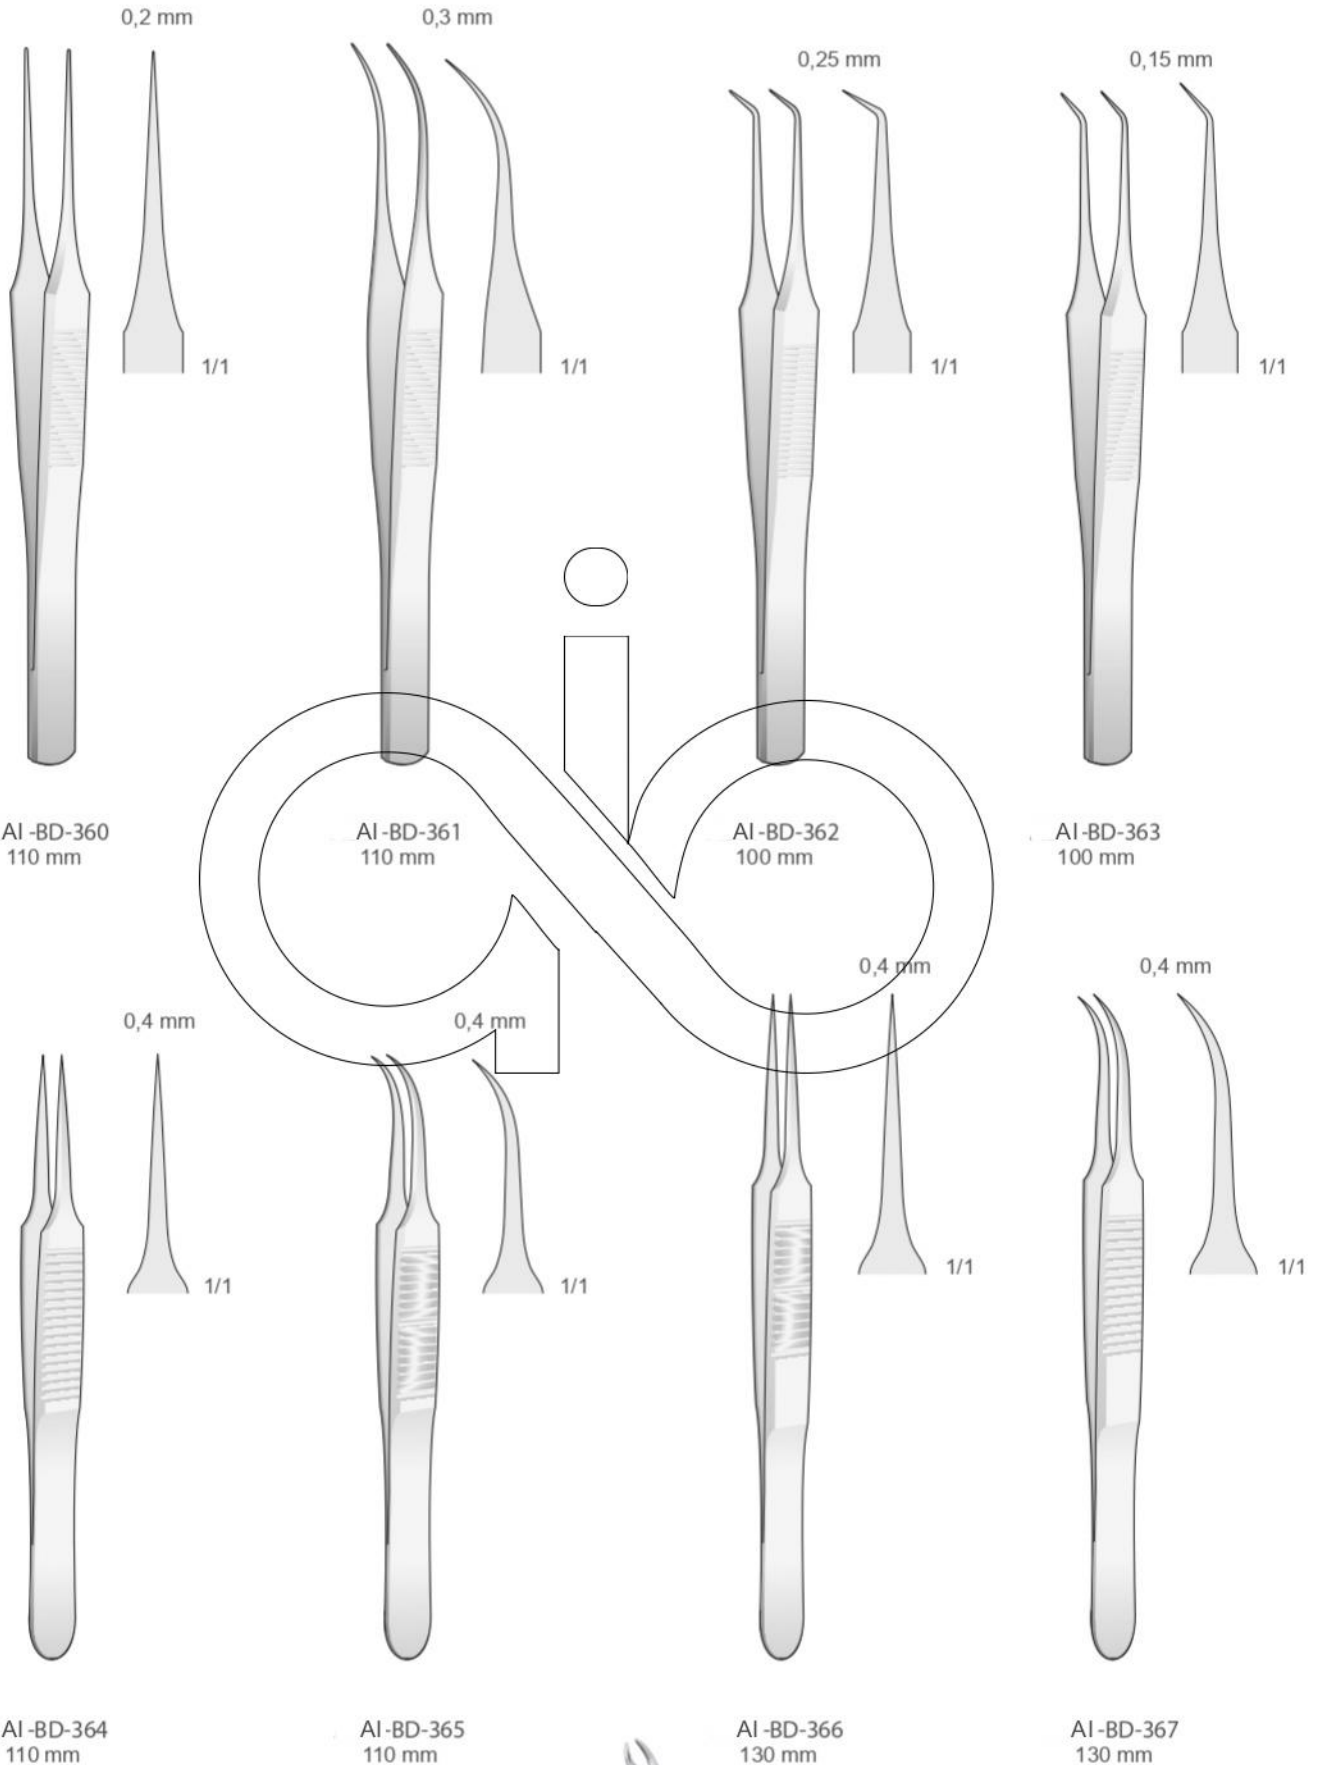

Mikro Pinzetten
Delicate Forceps
Micro Pinzette
Pinzas finas
Micro Pincers