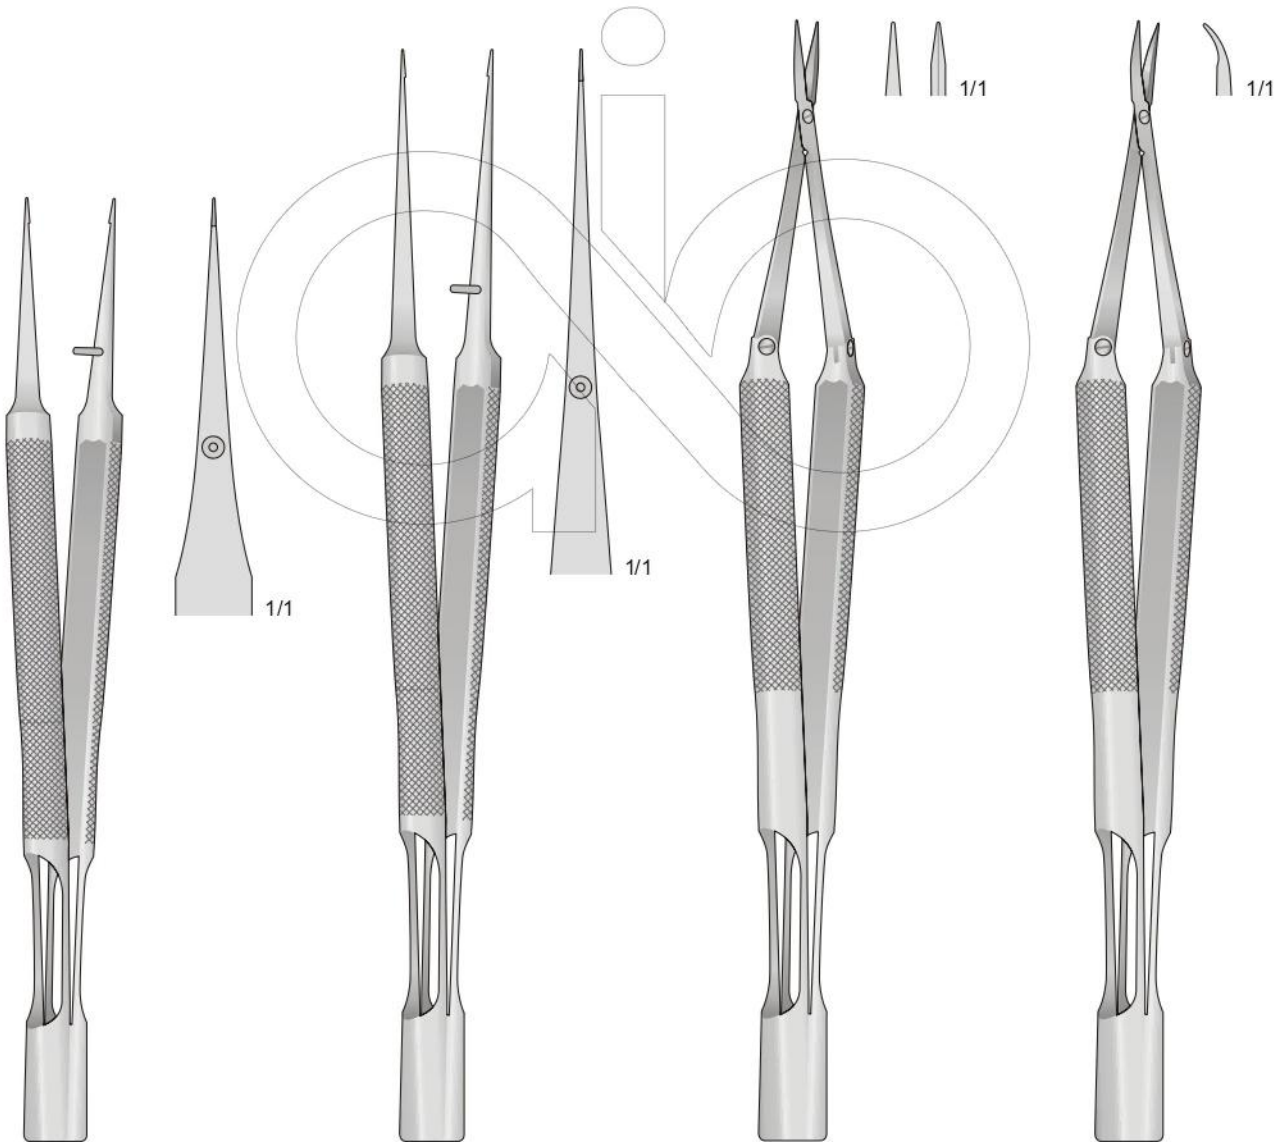

Needle Holders
Ligature Needles

ALL IN ONE
SUPPLIES

2020
CATALOGUE

www.aiosupplies.com

BROCK
AIO-8301
130 mm

BROCK
AIO-8302
150 mm

BROCK
AIO-8303
150 mm

BROCK
AIO-8304
150 mm